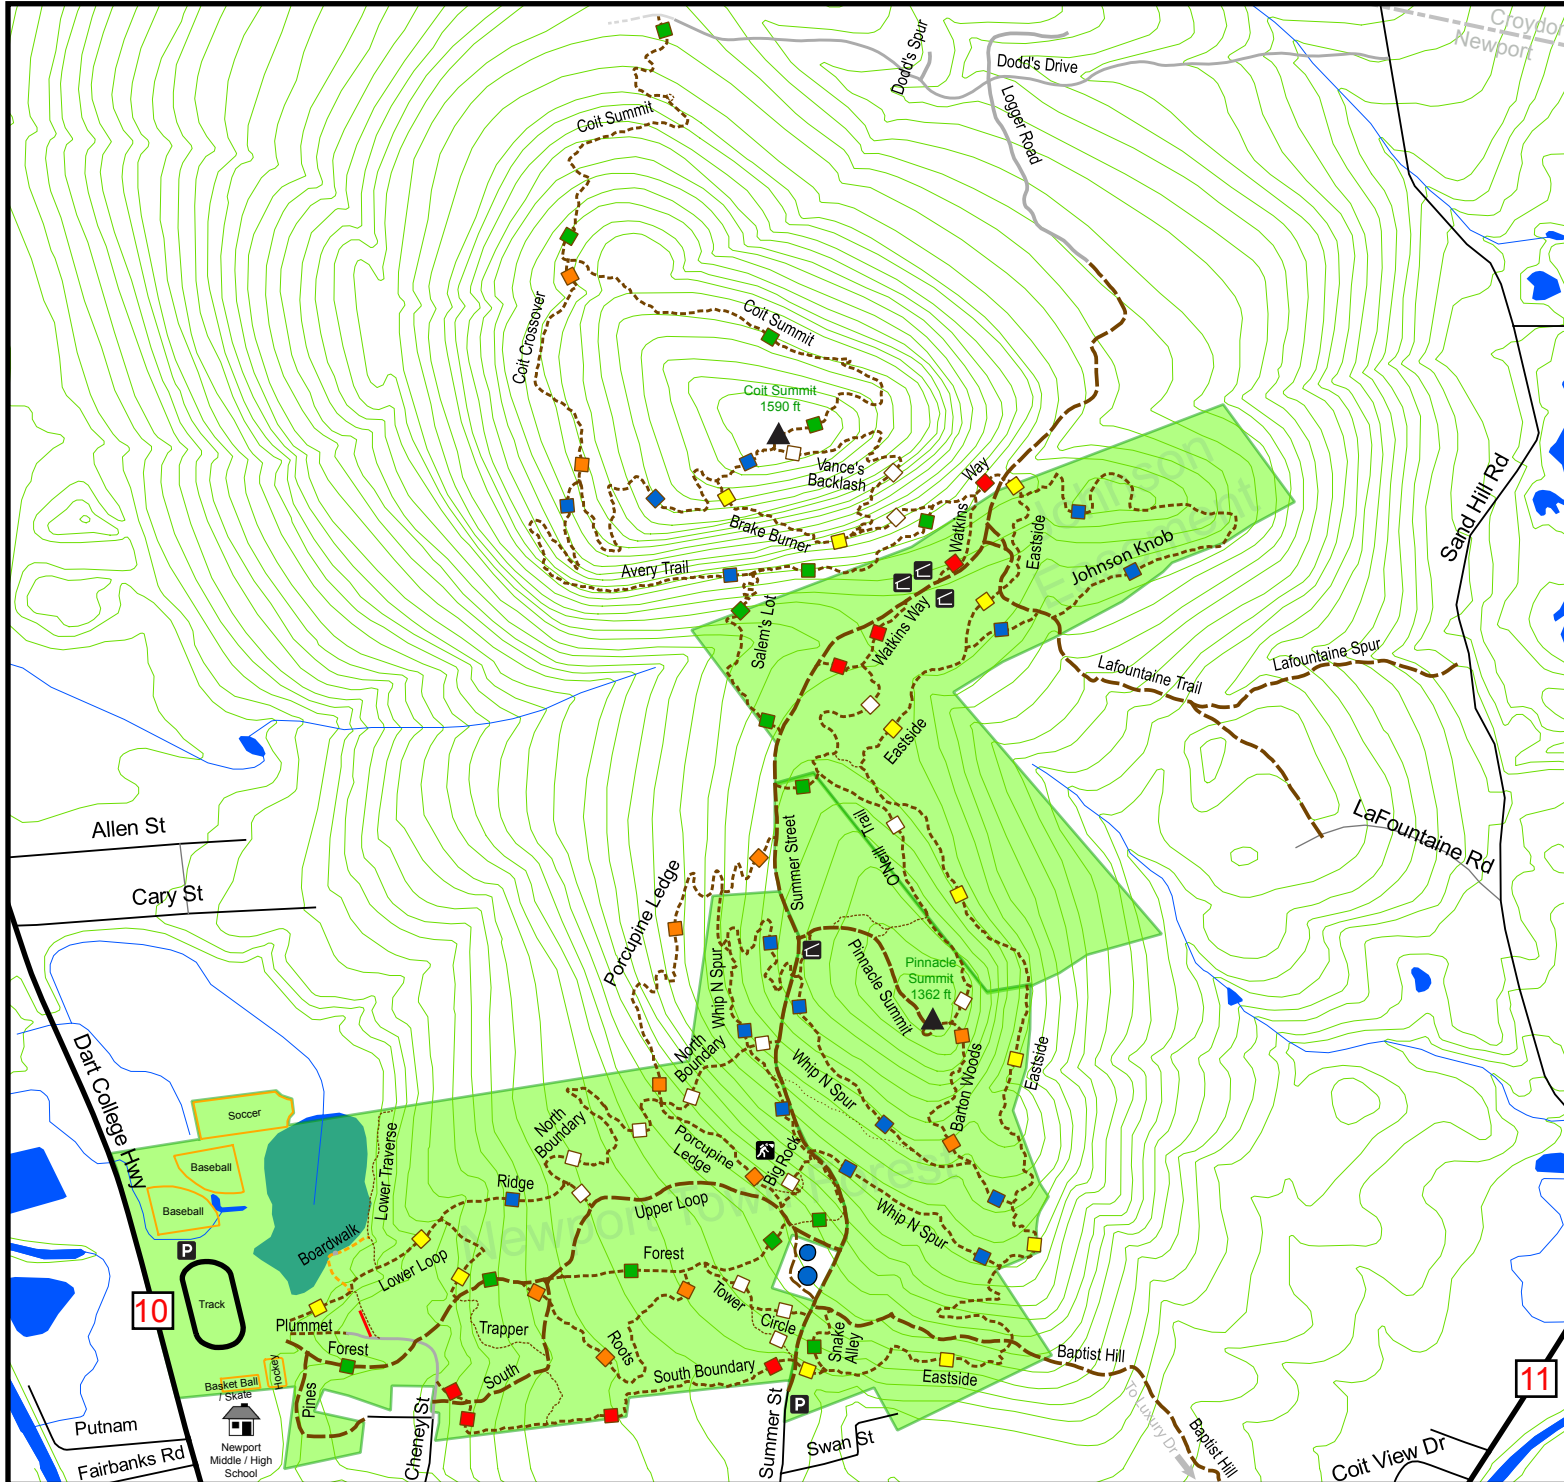

Newport Town Forest & Adjacent Trails

LEGEND

- ▲ Summit
- P Parking
- ⛱ Cave
- ▣ Historic Foundation
- Water Tower
- Stream
- Water Body
- Conservation Area
- - - Trail - Single Track
- Trail - Double Track
- Dirt Road
- Paved Road

GPS Trail Data: Ryan O'Brien
 Cartographer: Ryan O'Brien
 GRANIT DATA, NAD 83
 Contour Interval: 20 ft
 2022-08-01

0 1/2mi